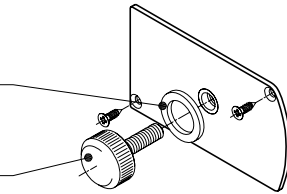

Dx/Rt **Cod. 067.1820**
Sx/Lt* **Cod. 067.1821**

* Rappresentato particolare Sx
Left part represented

Ranella in PVC
PVC washer
Cod. 005.0336.00

Pomello tappo lampada
Ball grip
Cod. 003.0345

Tappo lampada compl. c.pomello
Complete end cap with ball grip

Dx/Rt **Cod. 067.1822**
Sx/Lt* **Cod. 067.1823**

* Rappresentato particolare Sx
Left part represented