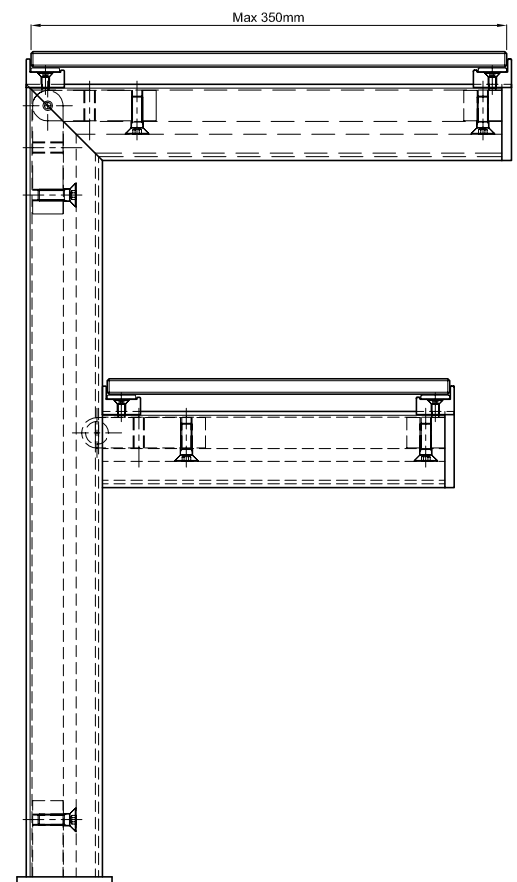

Aluminium profiles Glass opening systems for counters and display cabinets

• System 086

1. System for bistrot and self-service units
2. Very easy to assembly thanks to the wide range of available accessories
3. The basic structure is composed by rectangular shaped section uprights and it's completed by a tilt-down handle for the glass opening and intermediate shelves
4. NEM 086 system is a classic but always actual system that is easily adaptable to different needs as small deli-shops, self-service, pizzeria, no food and for big distribution environments