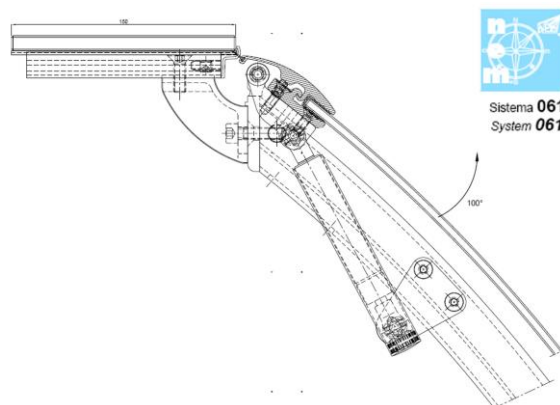

Nem srl – Via Redipuglia n.16 Z.I.
34070 San Pier d'Isonzo (GO) – ITALY
Tel. +39 (0481) 70297 – Fax +39 (0481) 70275
Email : nem@nemsrl.it Web : <http://www.nemsrl.it>